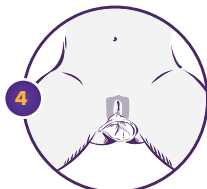

READY FOR USE