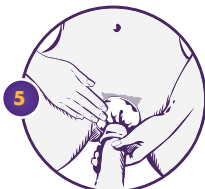

GUIDE

Gently guide your partner's penis into the vagina.